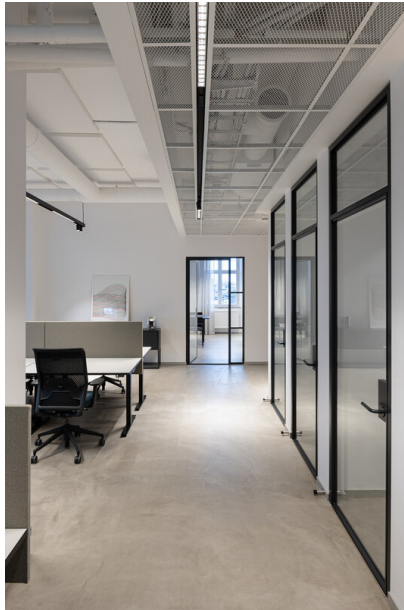

DAP Office, Stockholm

Svezia

Architetto
DAP Group

Lighting Design
DAP Group

Fotografo
Lasse Olsson
Photography

Prodotti utilizzati

JUST 45 MOVE IT
25 / 25 S / 45

JUST 55 MOVE IT
25 / 25 S / 45

L24 OFFICE MOVE IT
45

**MOVE IT 45 surface /
suspended system**

**MOVE IT 45 trimless
system**