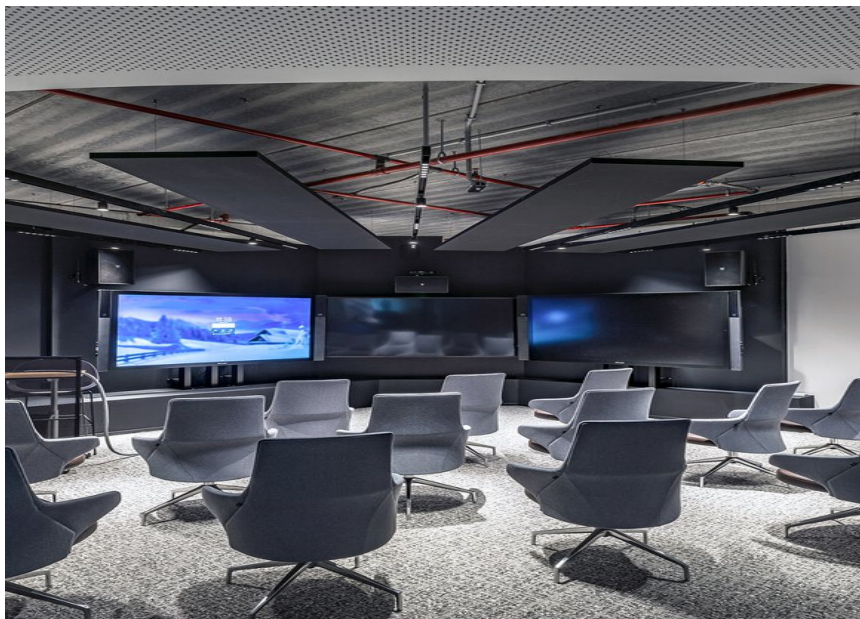

Microsoft Office, Brussels

FOTOGRAFO

Sourbron Fotografie

ARCHITETTO

PROCOS Group

SEDE

Belgio