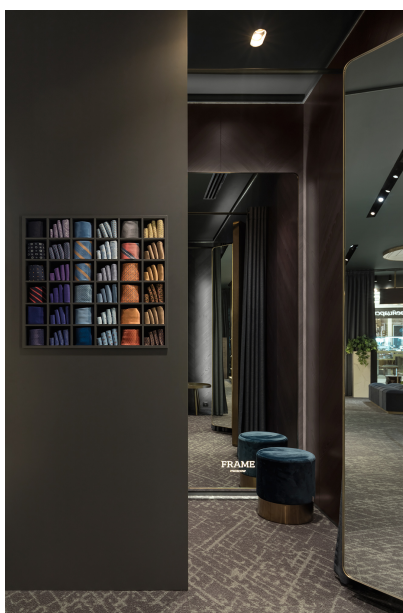

ARCHITETTO

Architectural Group Method

LIGHTING DESIGN

KA2 Light Architecture

SEDE

Russia

Boutique Frame, Moscow

FOTOGRAFO