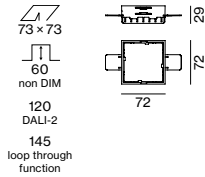

Mounting accessories (required)

MOUNTING SET trimless for plasterboard ceilings

COLOUR	PLASTERBOARD CEILING THICKNESS	L-W-H (mm)	ORDER CODE
traffic white	12.5/15/25 mm	72-72-29	0 4 8 - 2 6 9 7 1 1 7