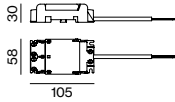

### THROUGH WIRING CONNECTION BOX

TYPE	L-W-H (mm)	ORDER CODE
non DIM cable ø 4 – 12 mm	105-58-30	0 0 5 - 2 5 3 1 1 1 0
DALI cable ø 4 – 12 mm	105-58-30	0 0 5 - 2 5 5 1 1 1 0

Linect®-Ready