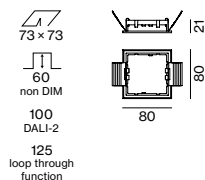

MOUNTING SET with trim 1 lamp for intermediate ceilings, 2-25 mm

COLOUR	L-W-H (mm)	ORDER CODE
traffic white	80-80-21	0 4 8 - 2 6 9 7 3 1 7
jet black	80-80-21	0 4 8 - 2 6 9 7 3 1 8
white aluminium	80-80-21	0 4 8 - 2 6 9 7 3 1 G

Mounting accessories (optional)

PRIMED CONCRETE MOUNTING HOUSING

L-W-H (mm)	ORDER CODE
614-307-120	0 4 8 - 2 6 9 5 1 1 0

order mounting set separately

Order options

COLOUR	☒	COLOUR	
jet black RAL 9005	1	white aluminium	RAL 9006
matt silver	4		
traffic white RAL 9016	7		
gold dust RAL 260-M	9