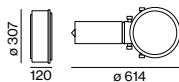

Mounting accessories (optional)

PRIMED CONCRETE MOUNTING HOUSING

L-W-H (mm)	ORDER CODE
614-307-120	0 4 8 - 2 6 9 5 1 1 0

order mounting set separately

Order options

COLOUR	☒	COLOUR	
jet black RAL 9005	1	white aluminium	RAL 9006
matt silver	4		
traffic white RAL 9016	7		
gold dust RAL 260-M	9