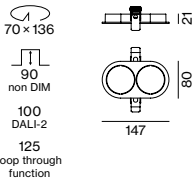

The data values for the luminaire luminous flux may differ for specific order options by -8%. Luminous flux value refers to colour traffic white, matt silver.

Electrical mounting accessories (optional)

THROUGH WIRING CONNECTION BOX

TYPE	L-W-H (mm)	ORDER CODE
non DIM cable ø 4 – 12 mm	105-58-30	0 0 5 - 2 5 3 1 1 1 0
DALI cable ø 4 – 12 mm	105-58-30	0 0 5 - 2 5 5 1 1 1 0

Linect®-Ready

Mounting accessories (required)