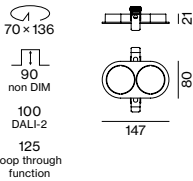

Electrical mounting accessories (optional)

THROUGH WIRING CONNECTION BOX

TYPE	L-W-H (mm)	ORDER CODE
non DIM cable ø 4 – 12 mm	105-58-30	0 0 5 - 2 5 3 1 1 1 0
DALI cable ø 4 – 12 mm	105-58-30	0 0 5 - 2 5 5 1 1 1 0

Linect®-Ready

Mounting accessories (required)

MOUNTING SET with trim 2 lamps for intermediate ceilings, 2-25 mm

L-W-H (mm)	ORDER CODE
147-80-21	0 4 8 - 2 6 9 8 3 1 <input checked="" type="checkbox"/>

Electrical accessories (required)