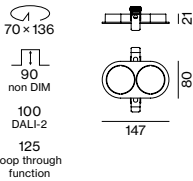

wallwasher/
wallwasher floor
inset

SASSO 60 round wallwasher/floor

WALLWASHER FLOOR CRI ≥ 90

FIXTURE	COLOUR TEMP.	LUM. FLUX	EFFICACY	ORDER CODE
2x8.9 W,	2700 K	2x1050 lm	118 lm/W	0 4 8 - 2 6 4 1 9 1 <input checked="" type="checkbox"/> W
36 Vf,	3000 K	2x985 lm	111 lm/W	0 4 8 - 2 6 4 1 0 1 <input checked="" type="checkbox"/> W
250 mA	3500 K	2x1030 lm	116 lm/W	0 4 8 - 2 6 4 1 2 1 <input checked="" type="checkbox"/> W
	4000 K	2x985 lm	111 lm/W	0 4 8 - 2 6 4 1 1 1 <input checked="" type="checkbox"/> W

Electrical mounting accessories (optional)

THROUGH WIRING CONNECTION BOX

TYPE	L-W-H (mm)	ORDER CODE
non DIM cable ø 4 – 12 mm	105-58-30	0 0 5 - 2 5 3 1 1 1 0
DALI cable ø 4 – 12 mm	105-58-30	0 0 5 - 2 5 5 1 1 1 0

Linect®-Ready

Mounting accessories (required)

MOUNTING SET with trim 2 lamps for intermediate ceilings, 2-25 mm

L-W-H (mm)	ORDER CODE
147-80-21	0 4 8 - 2 6 9 8 3 1 <input checked="" type="checkbox"/>

Electrical accessories (required)