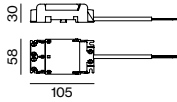

Electrical mounting accessories (optional)

THROUGH WIRING CONNECTION BOX

TYPE	L-W-H (mm)	ORDER CODE
non DIM cable ø 4 – 12 mm	105-58-30	0 0 5 - 2 5 3 1 1 1 0
DALI cable ø 4 – 12 mm	105-58-30	0 0 5 - 2 5 5 1 1 1 0