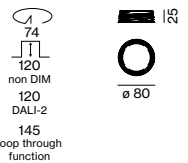

MOUNTING SET trimless for soft acoustic ceilings

COLOUR	CEILING THICKNESS	Ø-H (mm)	ORDER CODE
traffic white	25-40 mm	80-25	0 4 8 - 2 6 9 6 1 9 7