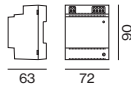

Electrical accessories (optional)

DIN RAIL POWER SUPPLY BASIC 48 V

TYPE	INPUT VOLTAGE	EFFICIENCY	L-W-H (mm)	ORDER CODE
160 W | PC2	220-240 V AC	η 94 %	72-90-63	0 0 5 - 6 5 2 0 2 1 0

Lifetime >100.000h @ 120W, 45°C ambient temp., cascable max. 3 devices

DIN RAIL LED DRIVER

TYPE	L-W-H (mm)	ORDER CODE
DALI-2 DT6 1-2 addresses	36-88-59	0 0 5 - 6 1 2 1 0 3 0

200 - 1050 mA settable const. current | 2×42W | 48V DC | U OUT 10-40V

POWER SUPPLY PRE-WIRED with junction box 198-264 V AC, PC2

TYPE	EFFICIENCY	ORDER CODE
300 mA | 15 W | DALI-2	η 87 %	0 0 2 - 9 0 7 9 0 A
250 mA | 15 W | DALI-2	η 87 %	0 0 2 - 9 0 7 4 8 A
300 mA | 15 W | non DIM	η 84 %	0 0 2 - 9 0 7 7 1 A
250 mA | 10 W | non DIM	η 80 %	0 0 2 - 9 0 7 4 2 A

POWER SUPPLY with loop through function DALI-2, 15 W, 198-264 V AC, PC2

TYPE	EFFICIENCY	L-W-H (mm)	ORDER CODE
300 mA	η 87 %	185-30-21	0 0 2 - 9 0 7 7 0
250 mA	η 87 %	185-30-21	0 0 2 - 9 0 7 4 7

Order options

COLOUR	☒	COLOUR	
jet black RAL 9005	1	white aluminium	RAL 9006
matt silver	4	traffic black	RAL 9017
traffic white RAL 9016	7		
gold dust RAL 260-M	9