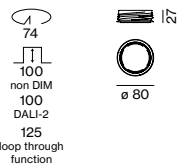

MOUNTING SET with trim for soft acoustic ceilings, 25-40 mm

COLOUR	Ø-H (mm)	ORDER CODE
traffic white	80-27	0 4 8 - 2 6 9 6 3 9 7
jet black	80-27	0 4 8 - 2 6 9 6 3 9 8