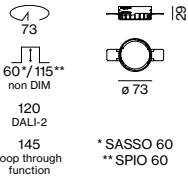

Quickinfo

2700 K, 3000 K, 3500 K, 4000 K
CRI \geq 90 / 2 SDCM (initial MacAdam)
fino a 118 lm/W
L85 / 50000 h
DALI-2, non DIM
front IP20

Types

Colore

Set di montaggio

Distribuzione della luce

wallwasher/
wallwasher floor
inset

60 mm
recessed depth
(non DIM)

quick mounting
in soft acoustic
ceilings

SASSO 60 round wallwasher/floor

WALLWASHER FLOOR CRI ≥ 90

FIXTURE	COLOUR TEMP.	LUM. FLUX	EFFICACY	ORDER CODE
8.9 W,	2700 K	1050 lm	118 lm/W	0 4 8 - 2 6 4 1 9 1 <input checked="" type="checkbox"/> W
36 Vf,	3000 K	985 lm	111 lm/W	0 4 8 - 2 6 4 1 0 1 <input checked="" type="checkbox"/> W
250 mA	3500 K	1030 lm	116 lm/W	0 4 8 - 2 6 4 1 2 1 <input checked="" type="checkbox"/> W
	4000 K	985 lm	111 lm/W	0 4 8 - 2 6 4 1 1 1 <input checked="" type="checkbox"/> W

Electrical mounting accessories (optional)

THROUGH WIRING CONNECTION BOX

TYPE	L-W-H (mm)	ORDER CODE
non DIM cable ø 4 – 12 mm	105-58-30	0 0 5 - 2 5 3 1 1 1 0
DALI cable ø 4 – 12 mm	105-58-30	0 0 5 - 2 5 5 1 1 1 0

Linect®-Ready

Mounting accessories (required)

MOUNTING SET trimless for plasterboard ceilings

COLOUR	PLASTERBOARD CEILING THICKNESS	Ø-H (mm)	ORDER CODE
traffic white	12.5/15/25 mm	73-29	0 4 8 - 2 6 9 6 1 1 7