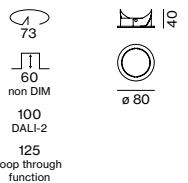

Electrical mounting accessories (optional)

THROUGH WIRING CONNECTION BOX

TYPE	L-W-H (mm)	ORDER CODE
non DIM cable ø 4 – 12 mm	105-58-30	0 0 5 - 2 5 3 1 1 1 0
DALI cable ø 4 – 12 mm	105-58-30	0 0 5 - 2 5 5 1 1 1 0

Linect®-Ready

Mounting accessories (required)

MOUNTING SET trimless for plasterboard ceilings

COLOUR	PLASTERBOARD CEILING THICKNESS	Ø-H (mm)	ORDER CODE
traffic white	12.5/15/25 mm	73-29	0 4 8 - 2 6 9 6 1 1 7

for SASSO 60 round | SPIO 60 downlight

MOUNTING SET trimless for soft acoustic ceilings

COLOUR	CEILING THICKNESS	Ø-H (mm)	ORDER CODE
traffic white	25-40 mm	80-25	0 4 8 - 2 6 9 6 1 9 7

MOUNTING SET with trim for soft acoustic ceilings, 25-40 mm

COLOUR	Ø-H (mm)	ORDER CODE
traffic white	80-27	0 4 8 - 2 6 9 6 3 9 7
jet black	80-27	0 4 8 - 2 6 9 6 3 9 8

MOUNTING SET with trim 1 lamp for intermediate ceilings, 2-25 mm

COLOUR	Ø-H (mm)	ORDER CODE
traffic white	80-40	0 4 8 - 2 6 9 6 3 1 7
jet black	80-40	0 4 8 - 2 6 9 6 3 1 8
white aluminium	80-40	0 4 8 - 2 6 9 6 3 1 G