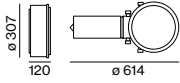

Mounting accessories (optional)

PRIMED CONCRETE MOUNTING HOUSING

L-W-H (mm)
614-307-120

ORDER CODE

0 4 8 - 2 6 9 5 1 1 0

order mounting set separately

Electrical accessories (required)

POWER SUPPLY PC2

TYPE	INPUT VOLTAGE	EFFICIENCY	L-W-H (mm)	ORDER CODE
450 mA | 21 W | non DIM	198-264 V AC	η 86 %	143-43-30	0 0 2 - 9 0 7 6 6
450 mA | 28 W | DALI-2	176-264 V AC	η 85 %	143-43-30	0 0 2 - 9 0 7 6 7
650 mA | 31 W | non DIM	198-264 V AC	η 88 %	143-43-30	0 0 2 - 9 0 7 8 0
650 mA | 28 W | DALI-2	176-264 V AC	η 85 %	143-43-30	0 0 2 - 9 0 7 8 9