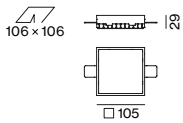

Mounting accessories (required)

MOUNTING SET trimless for plasterboard ceilings

COLOUR	PLASTERBOARD CEILING THICKNESS	L-W-H (mm)	ORDER CODE
traffic white	12.5/15/25 mm	105-105-29	0 4 8 - 2 7 9 7 1 1 7