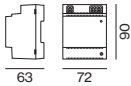

Electrical accessories (optional)

DIN RAIL POWER SUPPLY BASIC 48 V

TYPE	INPUT VOLTAGE	EFFICIENCY	L-W-H (mm)	ORDER CODE
160 W | PC2	220-240 V AC	η 94 %	72-90-63	0 0 5 - 6 5 2 0 2 1 0

Lifetime >100.000h @ 120W, 45°C ambient temp., cascable max. 3 devices

DIN RAIL LED DRIVER

TYPE	L-W-H (mm)	ORDER CODE
DALI-2 DT6 1-2 addresses	36-88-59	0 0 5 - 6 1 2 1 0 3 0

200 - 1050 mA settable const. current | 2x42W | 48V DC | U OUT 10-40V

POWER SUPPLY PRE-WIRED with junction box 28 W, PC2

TYPE	INPUT VOLTAGE	EFFICIENCY	ORDER CODE
450 mA | DALI-2	176-264 V AC	η 85 %	0 0 2 - 9 0 7 6 7 A
650 mA | DALI-2	176-264 V AC	η 85 %	0 0 2 - 9 0 7 8 9 A
700 mA | DALI-2	176-264 V AC	η 85 %	0 0 2 - 9 0 7 7 6 A
450 mA | non DIM	198-264 V AC	η 88 %	0 0 2 - 9 0 7 6 6 A
650 mA | non DIM	198-264 V AC	η 88 %	0 0 2 - 9 0 7 8 0 A
700 mA | non DIM	198-264 V AC	η 88 %	0 0 2 - 9 0 7 7 4 A

Order options

COLOUR	☒	COLOUR	
jet black RAL 9005	1	white aluminium	RAL 9006
mat silver	4		
traffic white RAL 9016	7		
gold dust RAL 260-M	9