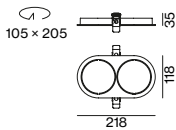

Mounting accessories (required)

MOUNTING SET with trim 2 lamps for intermediate ceilings, 2-25 mm

L-W-H (mm)	ORDER CODE
218-118-35	0 4 8 - 2 7 9 8 3 1 ☒

Electrical accessories (required)

POWER SUPPLY PC2

TYPE	INPUT VOLTAGE	EFFICIENCY	L-W-H (mm)	ORDER CODE
450 mA | 21 W | non DIM	198-264 V AC	η 86 %	143-43-30	0 0 2 - 9 0 7 6 6
450 mA | 28 W | DALI-2	176-264 V AC	η 85 %	143-43-30	0 0 2 - 9 0 7 6 7
650 mA | 31 W | non DIM	198-264 V AC	η 88 %	143-43-30	0 0 2 - 9 0 7 8 0
650 mA | 28 W | DALI-2	176-264 V AC	η 85 %	143-43-30	0 0 2 - 9 0 7 8 9

Order options

COLOUR	☒	COLOUR	☒
jet black RAL 9005	1	traffic white RAL 9016	7
matt silver	4	jet black RAL 9005	8
traffic white RAL 9016	7	white aluminium RAL 9006	G
gold dust RAL 260-M	9