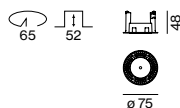

Mounting accessories (required)

MOUNTING SET trimless for cable suspension for plasterboard ceilings

COLOUR	CEILING THICKNESS	Ø-H (mm)	ORDER CODE
traffic white	9-25 mm	75-48	0 0 5 - 3 5 1 1 0 1 7

excl. power supply