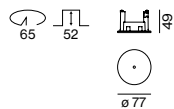

MOUNTING SET with trim for cable suspension for ceilings, 2-25 mm

COLOUR	Ø-H (mm)	ORDER CODE
traffic white	77-49	0 0 5 - 3 5 2 1 0 1 7
jet black	77-49	0 0 5 - 3 5 2 1 0 1 8

excl. power supply

Order options

HEIGHT	H	COLOUR	☒	COLOUR	☒
300 mm	5	special colours	X	traffic white RAL 9016	7
500 mm	7	chrome	4	jet black RAL 9005	8
		traffic white RAL 9016	7		
		jet black RAL 9005	8