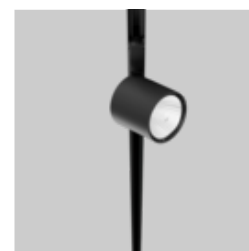

**TWIST 100 1 lamp
recessed**

**SASSO 60 round
recessed 1 lamp**

VARO 110 S

**SASSO 100 round
downlight recessed
1 lamp**

Land Rover Showroom, Hanoi

PHOTOGRAPHE

Land Rover Hanoi

LIGHTING DESIGN