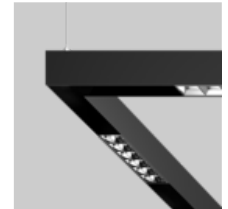

Office S3 Architecten, Mechelen

Belgique

Architecte
S3 Architecten

Photographe
Kris Dekeijser

Produits utilisés

UNICO L4 / L6
ceiling

UNICO L2 / L3 ceiling

L10 OFFICE MOVE IT
45

MOVE IT 45 surface /
suspended system

UNICO L4 / L6 basic
ceiling

UNICO L2 / L3 basic
ceiling

SPOTLINE MOVE IT
25

MOVE IT 25 surface /
suspended system

JUST 45 MOVE IT
25 / 25 S / 45

TULA suspended