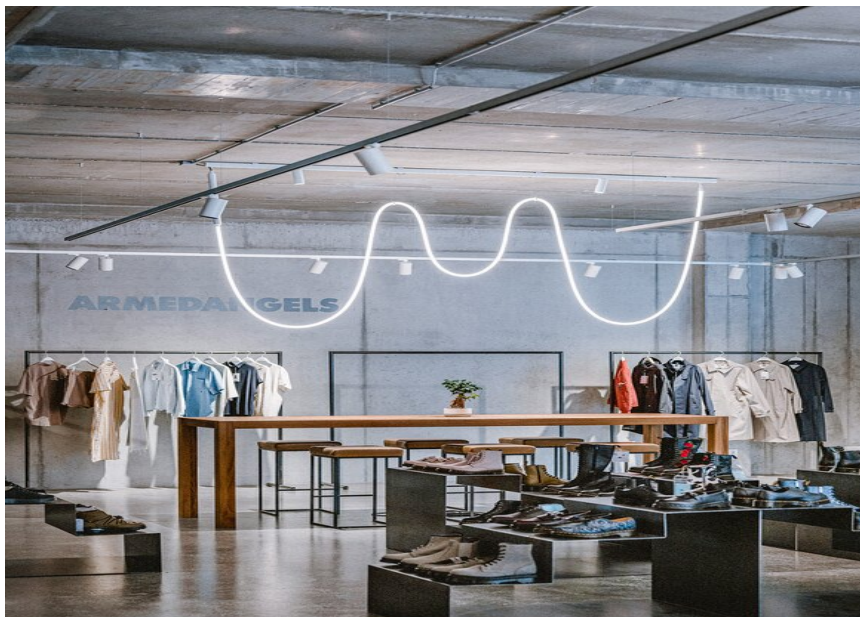

Modehaus Salt & Threads

PHOTOGRAPHE

Kathrin Gollackner

ARCHITECTE

Studio Barbara Gollackner

SITE

Autriche