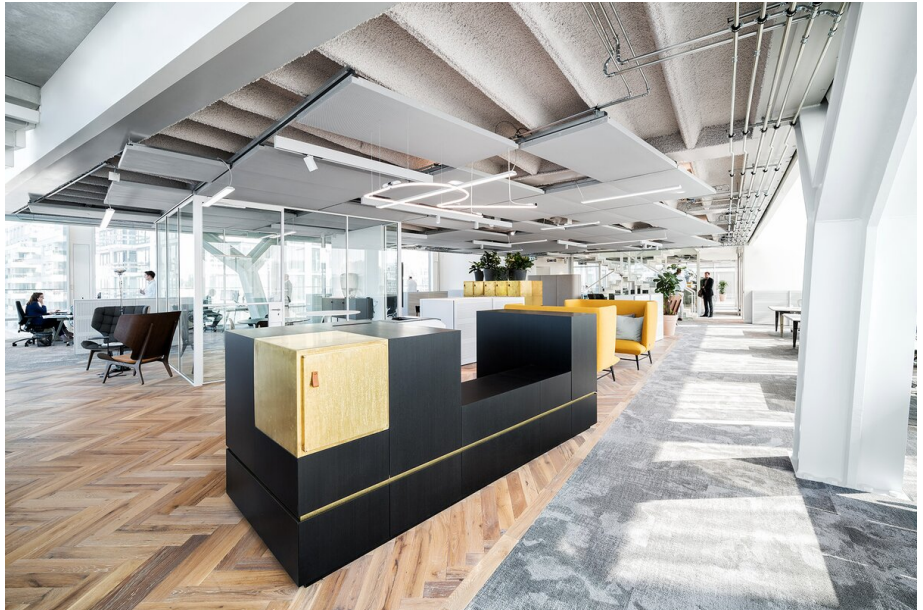

Amvest Headquarters, Amsterdam

Pays-Bas

Architecte
Firm architects

Lighting Design
Maichel Kusters

Photographe
Studio De Nooyer

Produits utilisés

MINO 60 CURVE
ceiling / suspended
system

LENO suspended