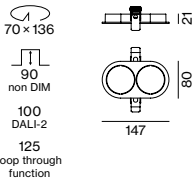

WALLWASHER CRI ≥ 90

FIXTURE	COLOUR TEMP.	LUM. FLUX	EFFICACY	ORDER CODE
2x8.9 W,	2700 K	2x944 lm	106 lm/W	0 4 8 - 2 6 4 1 9 1 <input checked="" type="checkbox"/> A
36 Vf,	3000 K	2x944 lm	106 lm/W	0 4 8 - 2 6 4 1 0 1 <input checked="" type="checkbox"/> A
250 mA	3500 K	2x983 lm	111 lm/W	0 4 8 - 2 6 4 1 2 1 <input checked="" type="checkbox"/> A
	4000 K	2x1000 lm	113 lm/W	0 4 8 - 2 6 4 1 1 1 <input checked="" type="checkbox"/> A

The data values for the luminaire luminous flux may differ for specific order options by -8%. Luminous flux value refers to colour matt silver, traffic white.

Electrical mounting accessories (optional)

THROUGH WIRING CONNECTION BOX

TYPE	L-W-H (mm)	ORDER CODE
non DIM cable ø 4 – 12 mm	105-58-30	0 0 5 - 2 5 3 1 1 1 0
DALI cable ø 4 – 12 mm	105-58-30	0 0 5 - 2 5 5 1 1 1 0

Linect®-Ready

Mounting accessories (required)