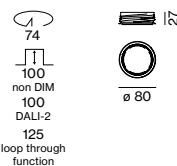

MOUNTING SET with trim for soft acoustic ceilings, 25-40 mm

COLOUR	Ø-H (mm)	ORDER CODE
traffic white	80-27	0 4 8 - 2 6 9 6 3 9 7
jet black	80-27	0 4 8 - 2 6 9 6 3 9 8

125 loop through function