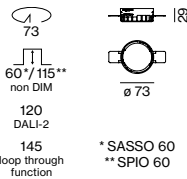

wallwasher/
wallwasher floor
inset

60 mm
recessed depth
(non DIM)

SASSO 60 round wallwasher

WALLWASHER CRI ≥ 90

FIXTURE	COLOUR TEMP.	LUM. FLUX	EFFICACY	ORDER CODE
8.8 W,	2700 K	924 lm	105 lm/W	0 4 8 - 2 6 4 1 9 1 <input checked="" type="checkbox"/> A
36 Vf,	3000 K	964 lm	109 lm/W	0 4 8 - 2 6 4 1 0 1 <input checked="" type="checkbox"/> A
250 mA	3500 K	1000 lm	114 lm/W	0 4 8 - 2 6 4 1 2 1 <input checked="" type="checkbox"/> A
	4000 K	1000 lm	114 lm/W	0 4 8 - 2 6 4 1 1 1 <input checked="" type="checkbox"/> A

The data values for the luminaire luminous flux may differ for specific order options by -8%. Luminous flux value refers to colour matt silver, traffic white.

Electrical mounting accessories (optional)

THROUGH WIRING CONNECTION BOX

TYPE	L-W-H (mm)	ORDER CODE
non DIM cable ø 4 – 12 mm	105-58-30	0 0 5 - 2 5 3 1 1 1 0
DALI cable ø 4 – 12 mm	105-58-30	0 0 5 - 2 5 5 1 1 1 0

Linect®-Ready

Mounting accessories (required)