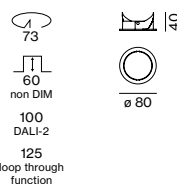

MOUNTING SET with trim 1 lamp for intermediate ceilings, 2-25 mm

COLOUR	Ø-H (mm)	ORDER CODE
traffic white	80-40	0 4 8 - 2 6 9 6 3 1 7
jet black	80-40	0 4 8 - 2 6 9 6 3 1 8
white aluminium	80-40	0 4 8 - 2 6 9 6 3 1 G

125 loop through function

Order options

COLOUR	COLOUR	COLOUR
jet black RAL 9005	☒ 1	white aluminium RAL 9006
matt silver	4	
traffic white RAL 9016	7	
gold dust RAL 260-M	9