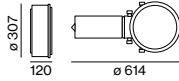

PRIMED CONCRETE MOUNTING HOUSING

L-W-H (mm)	ORDER CODE
614-307-120	0 4 8 - 2 6 9 5 1 1 0

order mounting set separately