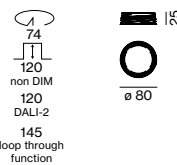

MOUNTING SET trimless for soft acoustic ceilings

COLOUR	CEILING THICKNESS	Ø-H (mm)	ORDER CODE
traffic white	25-40 mm	80-25	0 4 8 - 2 6 9 6 1 9 7

120 DALI-2
145 loop through function