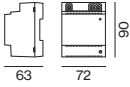

Electrical accessories (optional)

DIN RAIL POWER SUPPLY BASIC 48 V

TYPE	INPUT VOLTAGE	EFFICIENCY	L-W-H (mm)	ORDER CODE
160 W | PC2	220-240 V AC	η 94 %	72-90-63	0 0 5 - 6 5 2 0 2 1 0

Lifetime >100.000h @ 120W, 45°C ambient temp., cascable max. 3 devices

DIN RAIL LED DRIVER

TYPE	L-W-H (mm)	ORDER CODE
DALI-2 DT6 1-2 addresses	36-88-59	0 0 5 - 6 1 2 1 0 3 0

200 - 1050 mA settable const. current | 2×42W | 48V DC | U OUT 10–40V

POWER SUPPLY PRE-WIRED with junction box 28 W, PC2

TYPE	INPUT VOLTAGE	EFFICIENCY	ORDER CODE
450 mA | DALI-2	176-264 V AC	η 85 %	0 0 2 - 9 0 7 6 7 A
650 mA | DALI-2	176-264 V AC	η 85 %	0 0 2 - 9 0 7 8 9 A
700 mA | DALI-2	176-264 V AC	η 85 %	0 0 2 - 9 0 7 7 6 A
450 mA | non DIM	198-264 V AC	η 88 %	0 0 2 - 9 0 7 6 6 A
650 mA | non DIM	198-264 V AC	η 88 %	0 0 2 - 9 0 7 8 0 A
700 mA | non DIM	198-264 V AC	η 88 %	0 0 2 - 9 0 7 7 4 A

Order options

COLOUR	☒	COLOUR	☒
jet black RAL 9005	1	traffic white RAL 9016	7
matt silver	4	jet black RAL 9005	8
traffic white RAL 9016	7	white aluminium RAL 9006	G
gold dust RAL 260-M	9