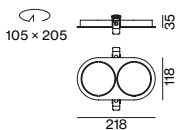

Mounting accessories (required)

MOUNTING SET with trim 2 lamps for intermediate ceilings, 2-25 mm

L-W-H (mm)	ORDER CODE
218-118-35	0 4 8 - 2 7 9 8 3 1 ☒

Electrical accessories (required)

POWER SUPPLY PC2

TYPE	INPUT VOLTAGE	EFFICIENCY	L-W-H (mm)	ORDER CODE
450 mA | 21 W | non DIM	198-264 V AC	η 86 %	143-43-30	0 0 2 - 9 0 7 6 6
450 mA | 28 W | DALI-2	176-264 V AC	η 85 %	143-43-30	0 0 2 - 9 0 7 6 7
700 mA | 28 W | DALI-2	176-264 V AC	η 85 %	143-43-30	0 0 2 - 9 0 7 7 6
650 mA | 31 W | non DIM	198-264 V AC	η 88 %	143-43-30	0 0 2 - 9 0 7 8 0
650 mA | 28 W | DALI-2	176-264 V AC	η 85 %	143-43-30	0 0 2 - 9 0 7 8 9

Order options

COLOUR		COLOUR	
jet black RAL 9005	1	traffic white RAL 9016	7
matt silver	4	jet black RAL 9005	8
traffic white RAL 9016	7	white aluminium RAL 9006	G
gold dust RAL 260-M	9