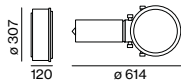

PRIMED CONCRETE MOUNTING HOUSING

L-W-H (mm)	ORDER CODE
614-307-120	0 4 8 - 2 6 9 5 1 1 0

order mounting set separately