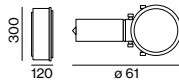

Mounting accessories (optional)

PRIMED CONCRETE MOUNTING HOUSING

L·W·H (mm)	ORDER CODE
240-400-130	0 5 2 - 1 9 1 4 3 2 0

order mounting set separately