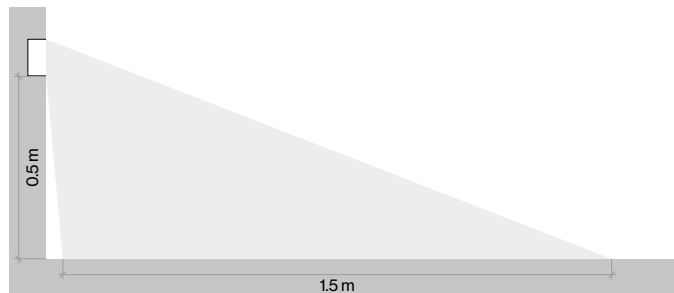

safety glass for dust protection

UNICO wall 1 lamp recessed

WIDE FLOOR CRI ≥ 90, jet black

SYSTEM	COLOUR TEMP.	LUM. FLUX	SYSTEM	ORDER CODE
9.9 W	2700 K	492 lm	50 lm/W	0 9 0 - 6 L 1 4 ◆ U B 0 0 1
	3000 K	524 lm	53 lm/W	0 9 0 - 6 L 1 5 ◆ U B 0 0 1
	4000 K	562 lm	57 lm/W	0 9 0 - 6 L 1 6 ◆ U B 0 0 1

UNICO wall 2 lamps recessed

WIDE FLOOR CRI ≥ 90, jet black

SYSTEM	COLOUR TEMP.	LUM. FLUX	SYSTEM	ORDER CODE
17.3 W	2700 K	934 lm	54 lm/W	0 9 0 - 6 L 2 4 ◆ U B 0 0 1
	3000 K	995 lm	58 lm/W	0 9 0 - 6 L 2 5 ◆ U B 0 0 1
	4000 K	1070 lm	62 lm/W	0 9 0 - 6 L 2 6 ◆ U B 0 0 1

Planning Information

wide floor

Mounting accessories (required)

MOUNTING SET trimless

TYPE	L-W-H (mm)	ORDER CODE
for plasterboard ceilings 12.5/15/20/25 mm for UNICO L2 and UNICO wall recessed 1 lamp	85-47-47	0 9 0 - 7 L 2 0 1 0 0

MOUNTING SET trimless

TYPE	L-W-H (mm)	ORDER CODE
for plasterboard ceilings 12.5/15/20/25 mm for UNICO Q4 | UNICO wall recessed 2 lamps	85-85-47	0 9 0 - 7 Q 4 0 1 0 0

Order options

CONTROL	◆	COLOUR	
non DIM	1	jet black	RAL 9005
DALI-2	3