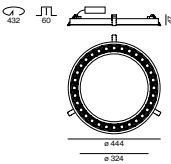

Optical accessories (optional)

BLIND COVER circle 240

ORDER CODE

0 7 4 - 8 9 1 1 4 1 ☒

Order options

COLOUR	
traffic white RAL 9016	7 ☒
jet black RAL 9005	8 ☒