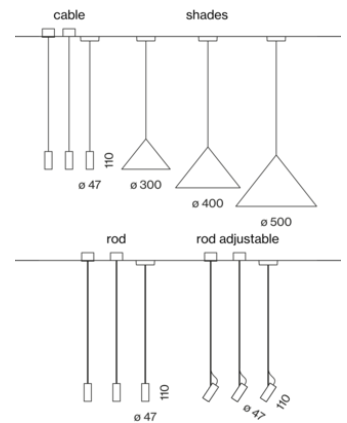

Types

Couleur

cache-piton

Répartition de la lumière

265° rotatable,
90° tiltable

free positioning
by ring and
hook

track version
available