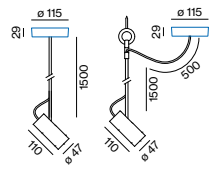

special colours: rod always in white

Order options

| MOUNTING | $\bar{0}$ | MOUNTING | $\bar{0}$,1 | COLOUR | $\bar{0}$ | COLOUR | $\bar{0}$ |
|---|-----------|---|--------------|------------------------|-----------|------------------------|-----------|
| cable 1500 mm | 1 | rod 1500 mm | 1 | special colours | X | traffic white RAL 9016 | 7 |
| cable 2000 mm with hook (one ring included) | 2 | rod 1500 mm with hook (one ring included) | 2 | traffic white RAL 9016 | 7 | jet black RAL 9005 | 8 |
| | | | | jet black RAL 9005 | 8 | | |