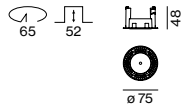

FLOOD 44°, CRI ≥ 90

FIXTURE	COLOUR TEMP.	LUM. FLUX	EFFICACY	ORDER CODE
8.4 W,	2700 K	688 lm	82 lm/W	0 4 9 - 5 3, 3 1 4 1 ☒ F
18 Vf,	3000 K	791 lm	94 lm/W	0 4 9 - 5 3, 3 1 5 1 ☒ F
500 mA	4000 K	791 lm	94 lm/W	0 4 9 - 5 3, 3 1 6 1 ☒ F

special colours: rod always in white

Mounting accessories (required)

MOUNTING SET trimless for cable suspension for plasterboard ceilings

COLOUR	CEILING THICKNESS	Ø-H (mm)	ORDER CODE
traffic white	9-25 mm	75-48	0 0 5 - 3 5 1 1 0 1 7

excl. power supply