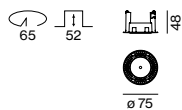

MOUNTING SET trimless for rod suspension for plasterboard ceilings

COLOUR	CEILING THICKNESS	Ø-H (mm)	ORDER CODE
traffic white	9-25 mm	75-48	0 0 5 - 3 5 1 2 0 1 7

excl. power supply