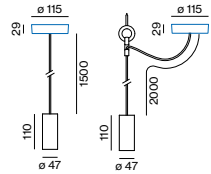

free positioning
by ring and
hook

track version
available

ARY cable suspended

MEDIUM 25°, CRI ≥ 90

| FIXTURE | COLOUR TEMP. | LUM. FLUX | EFFICACY | ORDER CODE |
|---------|--------------|-----------|----------|---------------------------------------|
| 8.4 W, | 2700 K | 642 lm | 76 lm/W | 0 4 9 - 5 $\bar{0}$ 1 1 4 1 \bar{M} |
| 18 Vf, | 3000 K | 739 lm | 88 lm/W | 0 4 9 - 5 $\bar{0}$ 1 1 5 1 \bar{M} |
| 500 mA | 4000 K | 739 lm | 88 lm/W | 0 4 9 - 5 $\bar{0}$ 1 1 6 1 \bar{M} |

special colours: cable always in white

FLOOD 44°, CRI ≥ 90

| FIXTURE | COLOUR TEMP. | LUM. FLUX | EFFICACY | ORDER CODE |
|---------|--------------|-----------|----------|---------------------------------------|
| 8.4 W, | 2700 K | 688 lm | 82 lm/W | 0 4 9 - 5 $\bar{0}$ 1 1 4 1 \bar{F} |
| 18 Vf, | 3000 K | 791 lm | 94 lm/W | 0 4 9 - 5 $\bar{0}$ 1 1 5 1 \bar{F} |
| 500 mA | 4000 K | 791 lm | 94 lm/W | 0 4 9 - 5 $\bar{0}$ 1 1 6 1 \bar{F} |