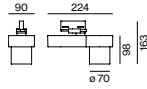

FLOOD 38°, 2700 - 5000 K, CRI ≥ 98, DALI-2

SYSTEM	COLOUR TEMP.	LUM. FLUX	EFFICACY	ORDER CODE
26.6 W	tunable w.	1080 lm	41 lm/W	1 8 0 - 5 6 0 D 3 F