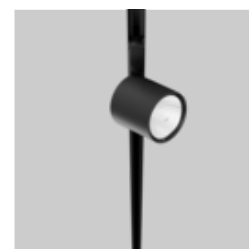

**TWIST 100 1 lamp
recessed**

**SASSO 60 round
recessed 1 lamp**

VARO 110 S

**SASSO 100 round
downlight recessed
1 lamp**

Land Rover Showroom, Hanoi

FOTOGRAFÍA

Land Rover Hanoi

LIGHTING DESIGN