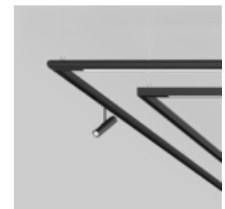

Productos utilizados

SPOTLINE MOVE IT PRO 45

NOBA suspended MOVE IT 10

NOBA adjustable MOVE IT 10

TILA suspended MOVE IT 10

TILA adjustable MOVE IT 10

TARO MOVE IT 10

GIRA MOVE IT 10

MOVE IT 10 square / round suspended system

MOVE IT 10 trimless system

MOVE IT 10 square / round pole system