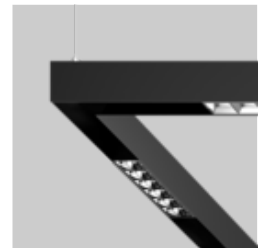

Productos utilizados

MOVE IT 25 S
surface /
suspended system

JUST 45 MOVE IT
25 / 25 S / 45

MOVE IT 45
surface /
suspended system

L6 MOVE IT 45

FOTOGRAFÍA
Gunner Gu

ARQUITECTO
Bridge architects

LIGHTING DESIGN
Artinlight