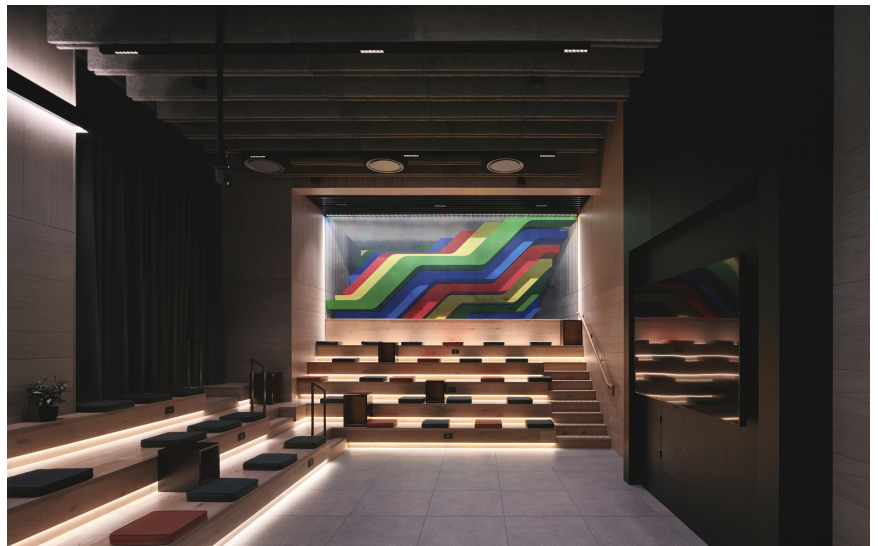

XAL BLOC

FOTOGRAFÍA
Gunner Gu

ARQUITECTO
Bridge architects

LIGHTING DESIGN
Artinlight

UBICACIÓN
Reino Unido