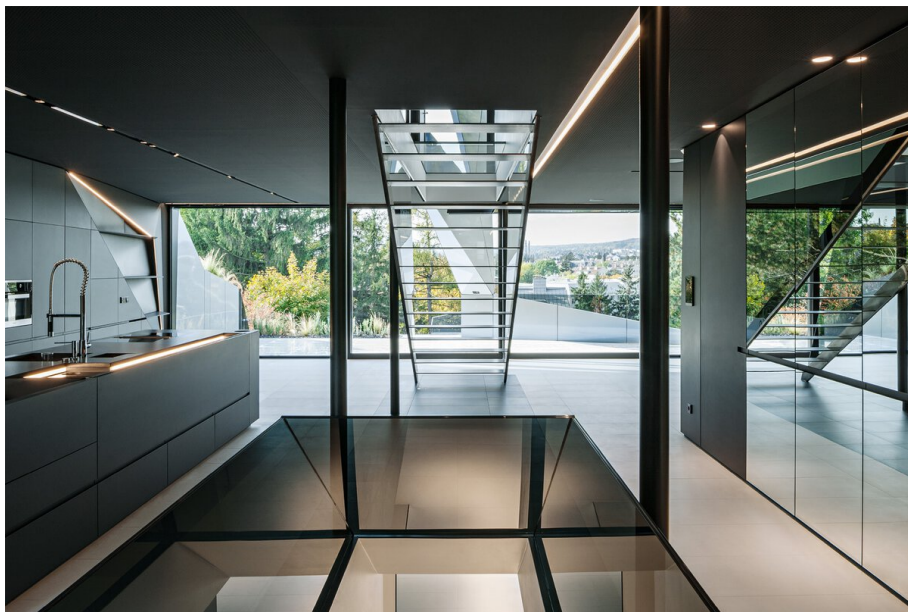

Private Residence ad2 architekten, Austria

Austria

Arquitecto

ad2 architekten, Weiden
am See

Fotografía

Hertha Hurnaus

Productos utilizados