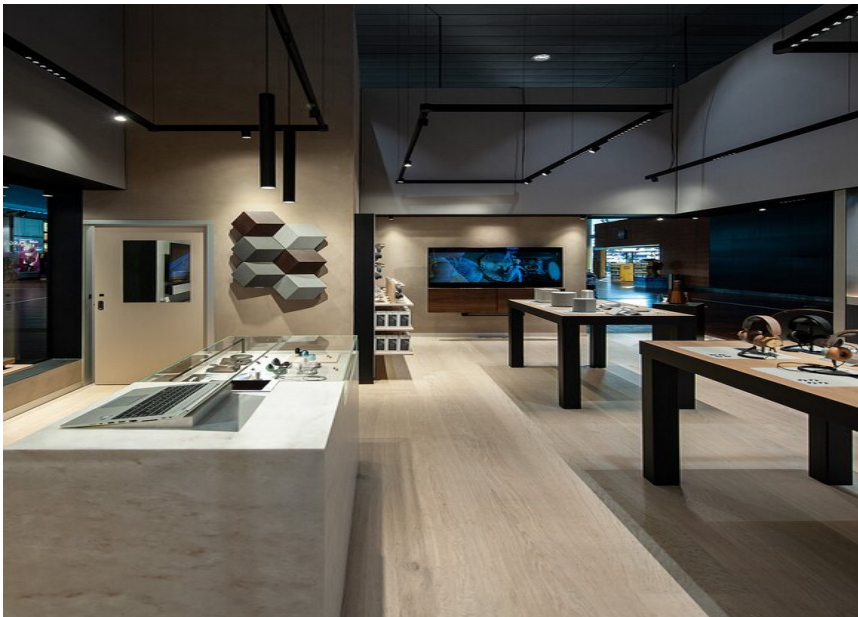

B&O Airport Store

FOTOGRAFÍA

Kris Dekeijser

LIGHTING DESIGN

anker & co

UBICACIÓN

Dinamarca