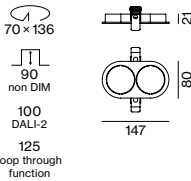

SASSO 60 round wallwasher

WALLWASHER CRI ≥ 90

FIXTURE	COLOUR TEMP.	LUM. FLUX	EFFICACY	ORDER CODE
2x8.9 W,	2700 K	2x944 lm	106 lm/W	0 4 8 - 2 6 4 1 9 1 <input checked="" type="checkbox"/> A
36 Vf,	3000 K	2x944 lm	106 lm/W	0 4 8 - 2 6 4 1 0 1 <input checked="" type="checkbox"/> A
250 mA	3500 K	2x983 lm	111 lm/W	0 4 8 - 2 6 4 1 2 1 <input checked="" type="checkbox"/> A
	4000 K	2x1000 lm	113 lm/W	0 4 8 - 2 6 4 1 1 1 <input checked="" type="checkbox"/> A

The data values for the luminaire luminous flux may differ for specific order options by -8%. Luminous flux value refers to colour matt silver, traffic white.

Electrical mounting accessories (optional)

THROUGH WIRING CONNECTION BOX

TYPE	L-W-H (mm)	ORDER CODE
non DIM cable ø 4 – 12 mm	105-58-30	0 0 5 - 2 5 3 1 1 1 0
DALI cable ø 4 – 12 mm	105-58-30	0 0 5 - 2 5 5 1 1 1 0

Linect®-Ready

Mounting accessories (required)