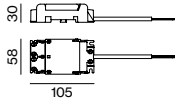

THROUGH WIRING CONNECTION BOX

TYPE	L-W-H (mm)	ORDER CODE
non DIM cable ø 4 – 12 mm	105-58-30	0 0 5 - 2 5 3 1 1 1 0
DALI cable ø 4 – 12 mm	105-58-30	0 0 5 - 2 5 5 1 1 1 0

Linect®-Ready

Mounting accessories (required)