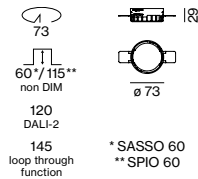

Quickinfo

2700 K, 3000 K, 3500 K, 4000 K
CRI \geq 90 / 2 SDCM (initial MacAdam)
hasta 118 lm/W
L85 / 50000 h
DALI-2, non attenuable
front IP20

Types

Color

Set de montaje

Distribución luminosa

wallwasher/
wallwasher floor
inset

60 mm
recessed depth
(non DIM)

quick mounting
in soft acoustic
ceilings

SASSO 60 round wallwasher/floor

WALLWASHER FLOOR CRI ≥ 90

FIXTURE	COLOUR TEMP.	LUM. FLUX	EFFICACY	ORDER CODE
8.9 W,	2700 K	1050 lm	118 lm/W	0 4 8 - 2 6 4 1 9 1 <input checked="" type="checkbox"/> W
36 Vf,	3000 K	985 lm	111 lm/W	0 4 8 - 2 6 4 1 0 1 <input checked="" type="checkbox"/> W
250 mA	3500 K	1030 lm	116 lm/W	0 4 8 - 2 6 4 1 2 1 <input checked="" type="checkbox"/> W
	4000 K	985 lm	111 lm/W	0 4 8 - 2 6 4 1 1 1 <input checked="" type="checkbox"/> W

Electrical mounting accessories (optional)

THROUGH WIRING CONNECTION BOX

TYPE	L-W-H (mm)	ORDER CODE
non DIM cable ø 4 – 12 mm	105-58-30	0 0 5 - 2 5 3 1 1 1 0
DALI cable ø 4 – 12 mm	105-58-30	0 0 5 - 2 5 5 1 1 1 0

Linect®-Ready

Mounting accessories (required)

MOUNTING SET trimless for plasterboard ceilings

COLOUR	PLASTERBOARD CEILING THICKNESS	Ø-H (mm)	ORDER CODE
traffic white	12.5/15/25 mm	73-29	0 4 8 - 2 6 9 6 1 1 7