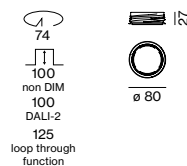

MOUNTING SET with trim for soft acoustic ceilings, 25-40 mm

COLOUR	Ø-H (mm)	ORDER CODE
traffic white	80-27	0 4 8 - 2 6 9 6 3 9 7
jet black	80-27	0 4 8 - 2 6 9 6 3 9 8