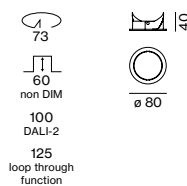

MOUNTING SET with trim 1 lamp for intermediate ceilings, 2-25 mm

COLOUR	Ø-H (mm)	ORDER CODE
traffic white	80-40	0 4 8 - 2 6 9 6 3 1 7
jet black	80-40	0 4 8 - 2 6 9 6 3 1 8
white aluminium	80-40	0 4 8 - 2 6 9 6 3 1 G

Order options

COLOUR	☒	COLOUR	
jet black RAL 9005	1	white aluminium	RAL 9006
matt silver	4	traffic black	RAL 9017
traffic white RAL 9016	7		
gold dust RAL 260-M	9