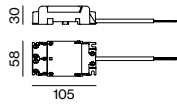

Electrical mounting accessories (optional)

THROUGH WIRING CONNECTION BOX

TYPE	L-W-H (mm)	ORDER CODE
non DIM cable ø 4 – 12 mm	105-58-30	0 0 5 - 2 5 3 1 1 1 0
DALI cable ø 4 – 12 mm	105-58-30	0 0 5 - 2 5 5 1 1 1 0