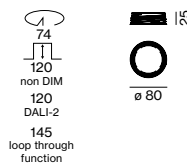

MOUNTING SET trimless for soft acoustic ceilings

COLOUR	CEILING THICKNESS	Ø-H (mm)	ORDER CODE
traffic white	25-40 mm	80-25	0 4 8 - 2 6 9 6 1 9 7