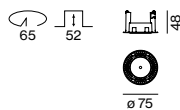

MOUNTING SET trimless for rod suspension for plasterboard ceilings

COLOUR	CEILING THICKNESS	Ø-H (mm)	ORDER CODE
traffic white	9-25 mm	75-48	0 0 5 - 3 5 1 2 0 1 7

excl. power supply