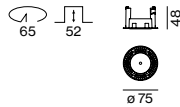

FLOOD 44°, CRI ≥ 90

FIXTURE	COLOUR TEMP.	LUM. FLUX	EFFICACY	ORDER CODE
8.4 W,	2700 K	688 lm	82 lm/W	0 4 9 - 5 8,3 1 4 1 ☒ F
18 Vf,	3000 K	791 lm	94 lm/W	0 4 9 - 5 8,3 1 5 1 ☒ F
500 mA	4000 K	791 lm	94 lm/W	0 4 9 - 5 8,3 1 6 1 ☒ F

special colours: rod always in white

Mounting accessories (required)

MOUNTING SET trimless for cable suspension for plasterboard ceilings

COLOUR	CEILING THICKNESS	Ø-H (mm)	ORDER CODE
traffic white	9-25 mm	75-48	0 0 5 - 3 5 1 1 0 1 7

excl. power supply