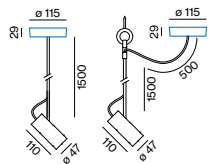

special colours: rod always in white

Order options

MOUNTING	$\bar{0}$	MOUNTING	$\bar{0}$,1	COLOUR	$\bar{0}$	COLOUR	$\bar{0}$
cable 1500 mm	1	rod 1500 mm	1	special colours	X	traffic white RAL 9016	7
cable 2000 mm with hook (one ring included)	2	rod 1500 mm with hook (one ring included)	2	traffic white RAL 9016	7	jet black RAL 9005	8
				jet black RAL 9005	8		