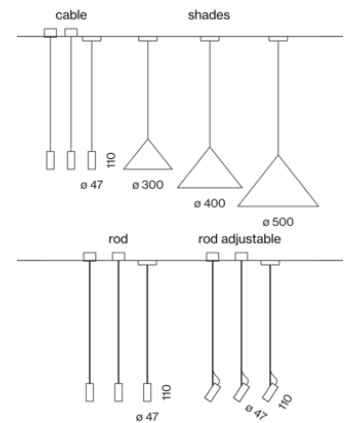

Types

Color

Baldaqín

Distribución luminosa

265° rotatable,
90° tiltable

free positioning
by ring and
hook

track version
available