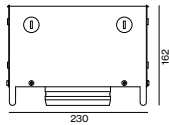

Mounting accessories (optional)

EXPOSED CONCRETE MOUNTING HOUSING

COLOUR	L-W-H (mm)	ORDER CODE
white aluminium	230-230-162	0 4 8 - 2 7 9 5 2 1 0