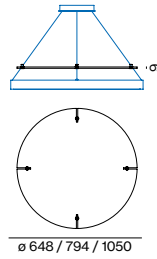

MATERIAL COLOUR
 painted in custom colour _____

DIMENSION
 painted in custom colour _____

INO circle acoustic luminaire mounted

PET
felt

ACOUSTIC ELEMENT

TYPE	Ø-H (mm)	ORDER CODE
700 circle acoustic	648·9	034-370211 <input checked="" type="checkbox"/>
900 circle acoustic	794·9	034-370311 <input checked="" type="checkbox"/>
1200 circle acoustic	1050·9	034-370411 <input checked="" type="checkbox"/>