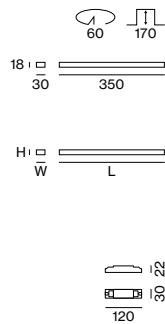

Mounting accessories

MOUNTING ACCESSORIES

TYPE	L-W-H (mm)	ORDER CODE
1 mounting set recessed	ø74-100	058-659021 ☑️
2 mounting set surface	ø74-39	058-659101 ☑️
3 mounting set suspended	ø50/30-135	058-659201 ☑️
4 clip surface (transparent)	15-21-24	058-6591410
5 channel surface (transparent)	1000-21-24	058-6591110
6 mounting ring surface	ø39-9-61	058-659161 ☑️
7 mounting ring suspended	ø39-9	058-659261 ☑️

2 POWER SUPPLY SURFACE 220-240 V AC, 48V, 50-60Hz			
TYPE	L-ø (mm)	ORDER CODE	
100 W surface ☐ PC II	584-ø40	058-65912 ☑️☑️	
150 W surface ☐ PC II	584-ø40	058-65913 ☑️☑️	

3 POWER SUPPLY SUSPENDED 220-240 V AC, 48V, 50-60Hz			
TYPE	L-ø (mm)	ORDER CODE	
100 W suspended ☐ PC II	639-ø40	058-65922 ☑️☑️	
150 W suspended ☐ PC II	639-ø40	058-65923 ☑️☑️	