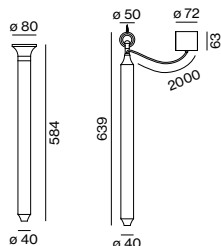

2 POWER SUPPLY SURFACE 220-240 V AC, 48V, 50-60Hz			
TYPE	L-ø (mm)	ORDER CODE	
100 W surface ☐ PC II	584-ø40	058-65912 ☑️☑️	
150 W surface ☐ PC II	584-ø40	058-65913 ☑️☑️