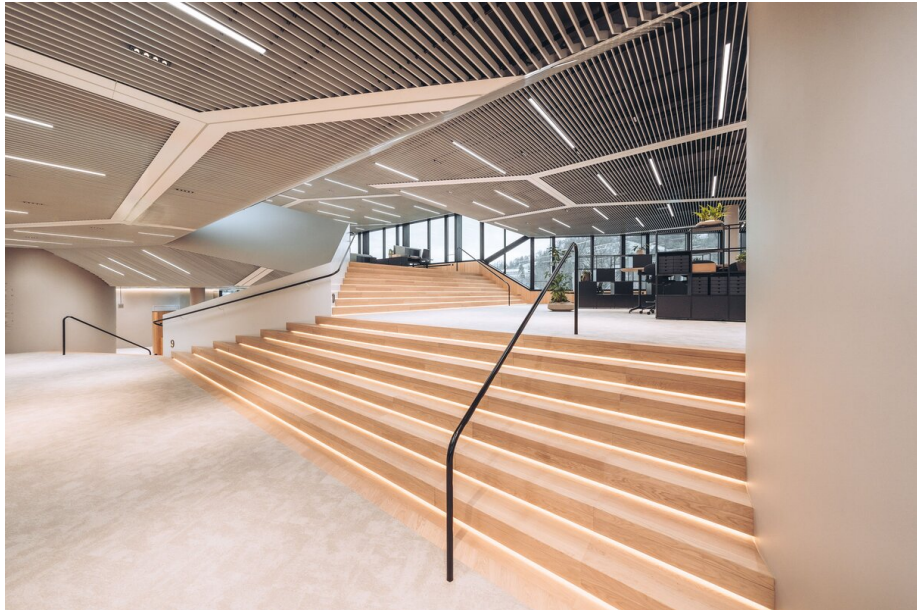

Office SWICA Hauptsitz

Switzerland

Architect
Frei + Saarinen
Architekten

Lighting Design
nachtaktiv

Photographer
SWICA | Timon Peyer,
Stilvoller

Used products

UNICO L4 / L6
recessed

UNICO L4 / L6 basic
ceiling

UNICO L4 / L6 basic
recessed

MINO 60 CIRCLE
suspended

MILA ceiling system