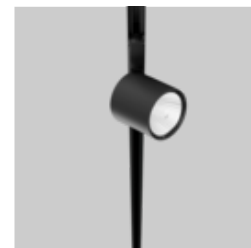

## Used products

**TWIST 100 1 lamp  
recessed**

**SASSO 60 round  
recessed 1 lamp**

**VARO 110 S**

**SASSO 100 round  
downlight recessed  
1 lamp**