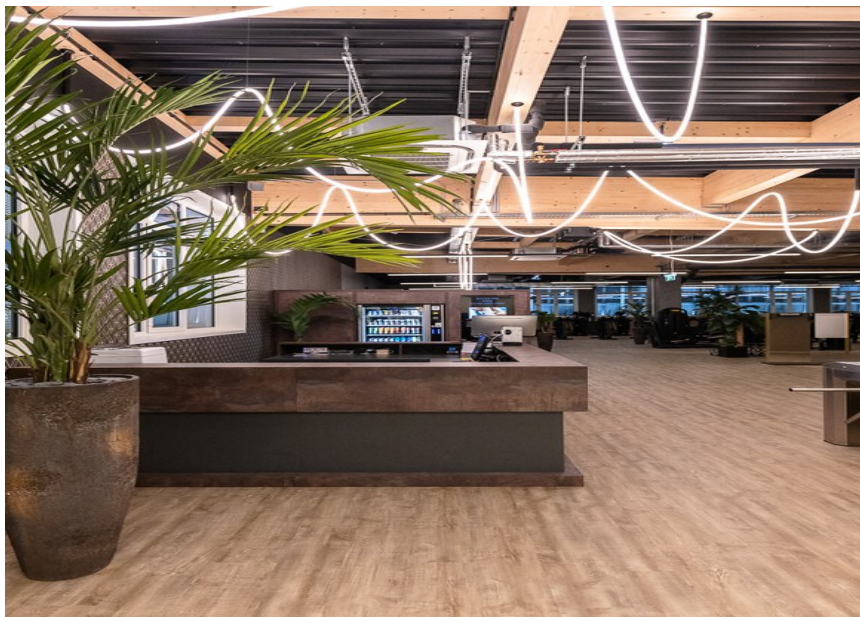

Morefit Fitnessstudio, Oberwart

PHOTOGRAPHER

Morefit

ARCHITECT

PHIL Solutions

LIGHTING DESIGN

XAL

LOCATION

Austria