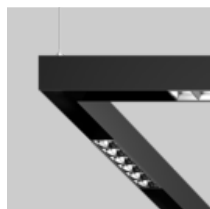

Kerakoll Design House, Budapest

Hungary

Architect
Bence Tóth | Solinfo
Group

Lighting Design
Dávid Bodrogi

Photographer
Gosztom Gergő

Used products

UNICO wall recessed

**MOVE IT 45 surface /
suspended system**