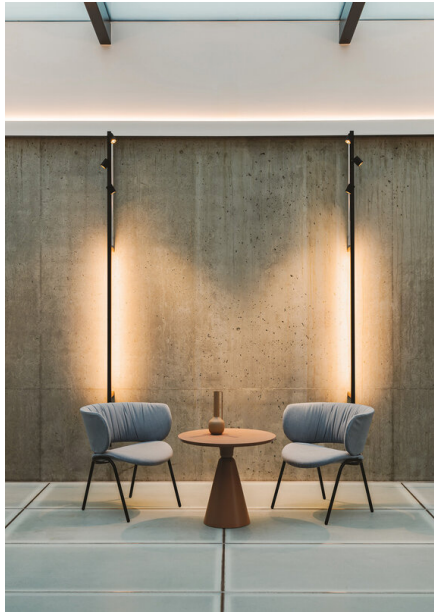

Piaget, Geneva

Switzerland

Architect
De Planta Architectes

Lighting Design
MMAS Lighting

Photographer
Enric Badrinas

Used products

**SPOTLINE MOVE IT
25**

**MOVE IT 25 surface /
suspended system**