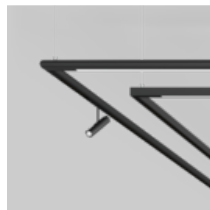

Used products

SPOTLINE MOVE IT PRO 45

MOVE IT 10 square / round suspended system

MOVE IT 10 square / round pole system

MOVE IT 10 trimless system

TILA suspended MOVE IT 10

NOBA suspended MOVE IT 10

TILA adjustable MOVE IT 10

NOBA adjustable MOVE IT 10

TARO MOVE IT 10

GIRA MOVE IT 10