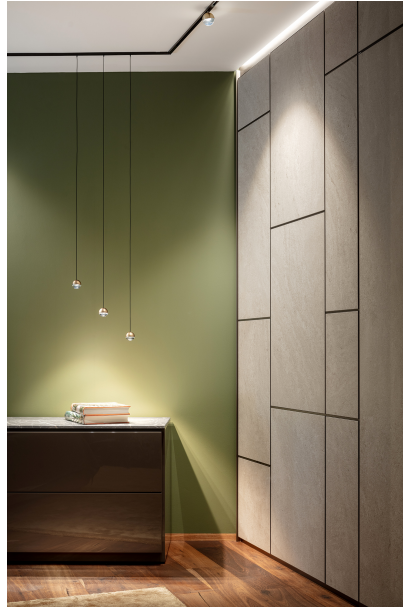

Showroom Gartner Interiors

PHOTOGRAPHER

Kurt Kuball

ARCHITECT

XAL Corporate Architect

LIGHTING DESIGN

XAL

LOCATION

Austria