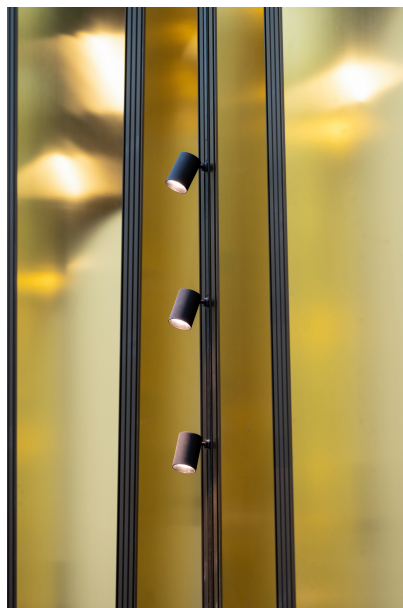

ARCHITECT

H2M

LIGHTING DESIGN

Konzeptlicht, Gregor Sgonina

LOCATION

Germany

Maria Ward Schule

PHOTOGRAPHER