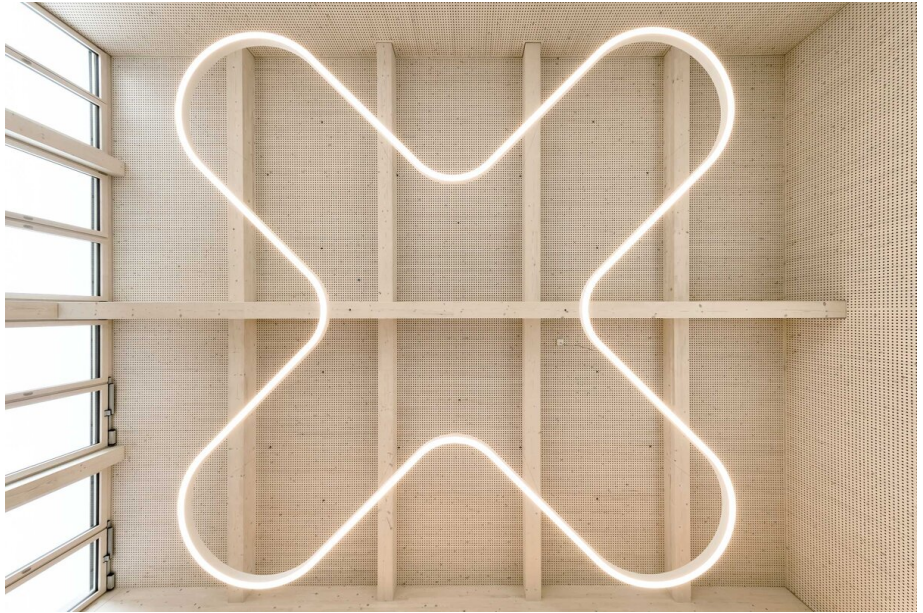

Kindergarten, Lengnau

Switzerland

Architect
Fahrni Partner
Architekten GmbH

Lighting Design
tbd

Photographer
Markus Käch

Used products

SONO surface

**MINO 60 CURVE
ceiling / suspended
system**