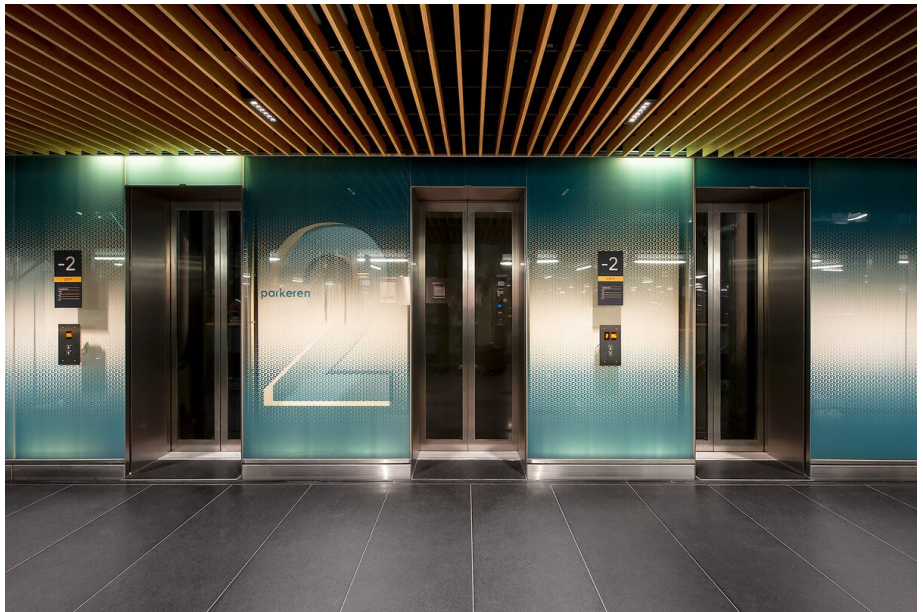

New Babylon, The Hague

Netherlands

Architect
Studio Linse

Photographer
Kris Dekeijser

Used products

UNICO L4 / L6
recessed

UNICO L4 / L6 basic
recessed

MINO 60 CIRCLE
suspended