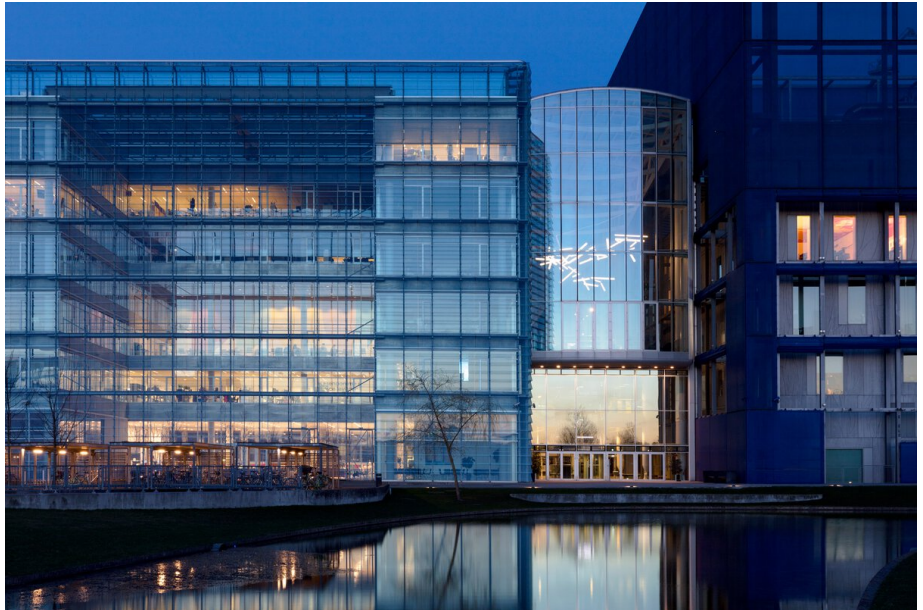

DR Byen

Denmark

Architect
Willerup&Heinsvig

Lighting Design
Anker & Co

Photographer
Egon Gade Photo

Used products

TUBO 60 suspended