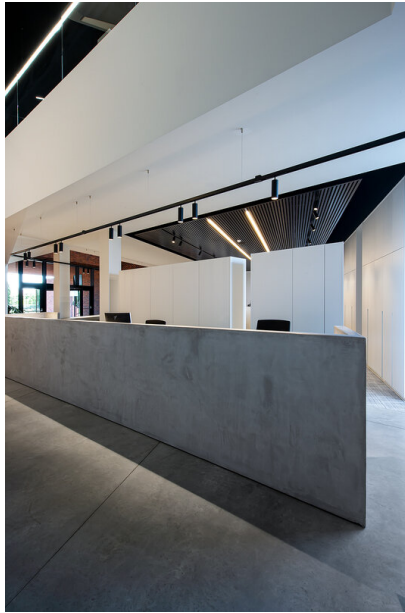

Office Nelissen, Lanaken

Belgium

Architect
UAU Architects

Photographer
Kris Dekeijser

Used products

MINO 60 CIRCLE
suspended

BO 55 / 70 track