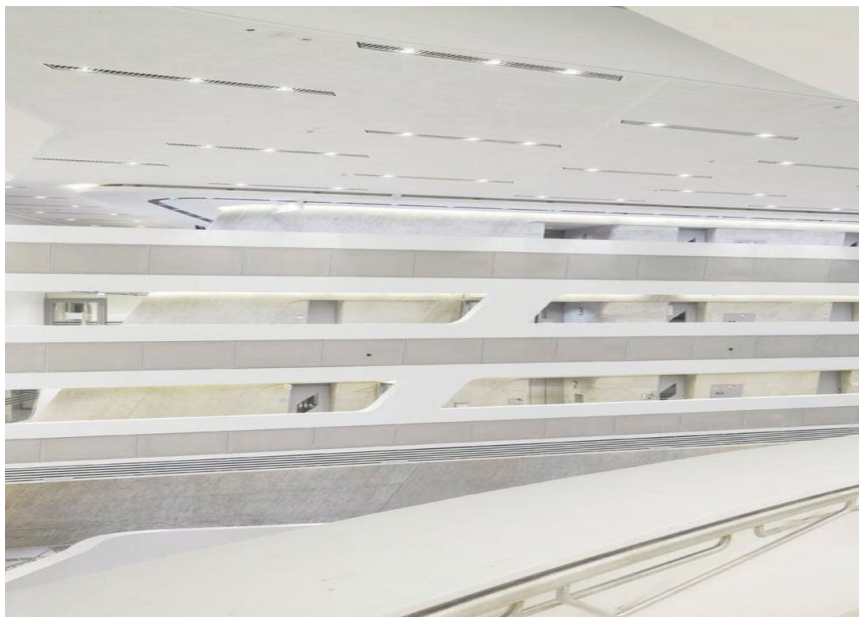

Wirtschaftsuniversität, Vienna

PHOTOGRAPHER

Christof Wagner, Roland Halbe, Markus Kaiser

ARCHITECT

Zaha Hadid Architects, NO.MAD Arquitectos,
Estudio Carme Pinos

LOCATION

Austria