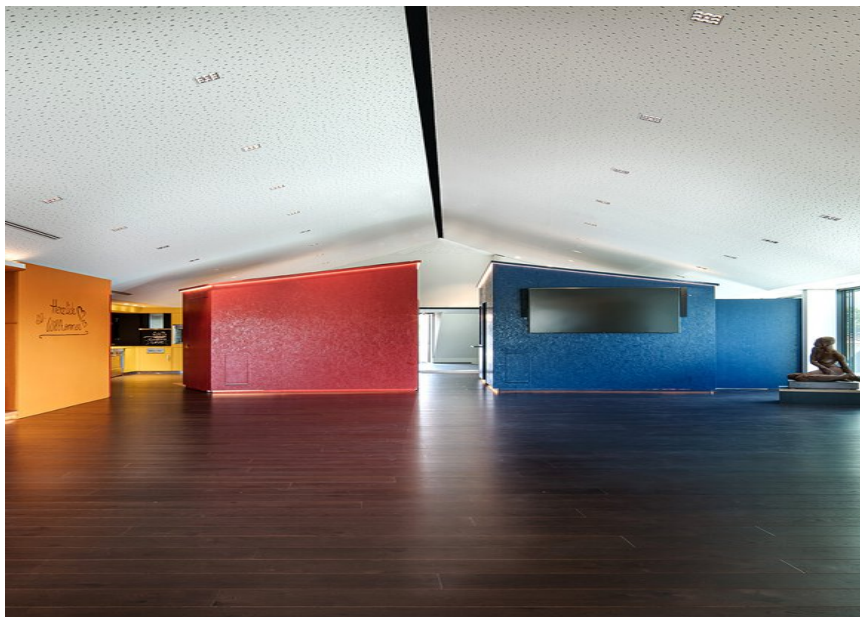

Hotel Schwanen, Metzingen

PHOTOGRAPHER

Martin Baitinger

ARCHITECT

HEIKAUS Architektur GmbH

LOCATION

Germany

Used products