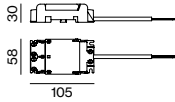

Electrical mounting accessories (optional)

THROUGH WIRING CONNECTION BOX

TYPE	L-W-H (mm)	ORDER CODE
non DIM cable ø 4 – 12 mm	105-58-30	0 0 5 - 2 5 3 1 1 1 0
DALI cable ø 4 – 12 mm	105-58-30	0 0 5 - 2 5 5 1 1 1 0

Linect®-Ready