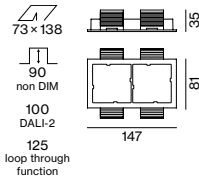

Mounting accessories (required)

MOUNTING SET with trim 2 lamps for intermediate ceilings, 2-25 mm

L-W-H (mm)	ORDER CODE
147-81-35	0 4 8 - 2 6 9 9 3 1 ☒

Electrical accessories (required)

POWER SUPPLY 250 mA, 198-264 V AC, PC2

TYPE	EFFICIENCY	L-W-H (mm)	ORDER CODE
10 W | non DIM	η 80 %	65-39-20	0 0 2 - 9 0 7 4 2
15 W | DALI-2	η 87 %	165-29-21	0 0 2 - 9 0 7 4 8

Electrical accessories (optional)

DIN RAIL POWER SUPPLY BASIC 48 V

TYPE	INPUT VOLTAGE	EFFICIENCY	L-W-H (mm)	ORDER CODE
160 W | PC2	220-240 V AC	η 94 %	72-90-63	0 0 5 - 6 5 2 0 2 1 0

Lifetime >100.000h @ 120W, 45°C ambient temp., cascable max. 3 devices

DIN RAIL LED DRIVER

TYPE	L-W-H (mm)	ORDER CODE
DALI-2 DT6 1-2 addresses / DT8 1 adress	36-88-59	0 0 5 - 6 1 2 1 0 3 0

200 -1050 mA settable const. current | 2x42W | 48V DC | U OUT 10-40V SELV

Order options

COLOUR		COLOUR	
jet black RAL 9005	1 ☒	traffic white RAL 9016	7 ☒
matt silver	4	jet black RAL 9005	8
traffic white RAL 9016	7	white aluminium RAL 9006	G
gold dust RAL 260-M	9