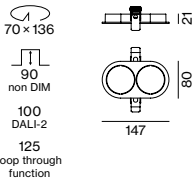

The data values for the luminaire luminous flux may differ for specific order options by -8%. Luminous flux value refers to colour matt silver, traffic white.

Electrical mounting accessories (optional)

THROUGH WIRING CONNECTION BOX

TYPE	L-W-H (mm)	ORDER CODE
non DIM cable ø 4 – 12 mm	105-58-30	0 0 5 - 2 5 3 1 1 1 0
DALI cable ø 4 – 12 mm	105-58-30	0 0 5 - 2 5 5 1 1 1 0

Linect®-Ready

Mounting accessories (required)