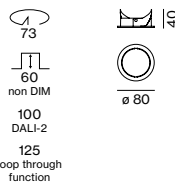

MOUNTING SET with trim 1 lamp for intermediate ceilings, 2-25 mm

COLOUR	Ø-H (mm)	ORDER CODE
traffic white	80-40	0 4 8 - 2 6 9 6 3 1 7
jet black	80-40	0 4 8 - 2 6 9 6 3 1 8
white aluminium	80-40	0 4 8 - 2 6 9 6 3 1 G

Order options

COLOUR	☒	COLOUR
jet black RAL 9005	1	white aluminium RAL 9006
matt silver	4	traffic black RAL 9017
traffic white RAL 9016	7	
gold dust RAL 260-M	9