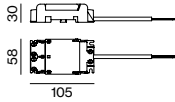

Electrical mounting accessories (optional)

THROUGH WIRING CONNECTION BOX

TYPE	L-W-H (mm)	ORDER CODE
non DIM cable ø 4 – 12 mm	105-58-30	0 0 5 - 2 5 3 1 1 1 0
DALI cable ø 4 – 12 mm	105-58-30	0 0 5 - 2 5 5 1 1 1 0