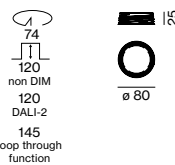

MOUNTING SET trimless for soft acoustic ceilings

TYPE	COLOUR	CEILING THICKNESS	Ø-H (mm)	ORDER CODE
For Rockfon Mono® Acoustic	traffic white	25-40 mm	80-25	0 4 8 - 2 6 9 6 1 9 7