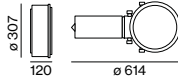

PRIMED CONCRETE MOUNTING HOUSING

L-W-H (mm)	ORDER CODE
614-307-120	0 4 8 - 2 6 9 5 1 1 0

order mounting set separately