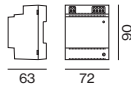

order mounting set separately

Mounting tools accessories (optional)

MOUNTING TOOL for soft acoustic ceilings

COLOUR	L-W-H (mm)	ORDER CODE
traffic black	77-77-35	0 4 8 - 2 6 9 5 9 1 8

Electrical accessories (required)