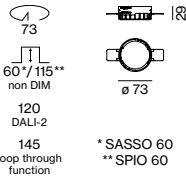

60 mm
recessed depth
(non DIM)

quick mounting
in soft acoustic
ceilings

SASSO 60 round wallwasher/floor

WALLWASHER FLOOR CRI ≥ 90

FIXTURE	COLOUR TEMP.	LUM. FLUX	EFFICACY	ORDER CODE
8.9 W,	2700 K	1050 lm	118 lm/W	0 4 8 - 2 6 4 1 9 1 <input checked="" type="checkbox"/> W
36 Vf,	3000 K	985 lm	111 lm/W	0 4 8 - 2 6 4 1 0 1 <input checked="" type="checkbox"/> W
250 mA	3500 K	1030 lm	116 lm/W	0 4 8 - 2 6 4 1 2 1 <input checked="" type="checkbox"/> W
	4000 K	985 lm	111 lm/W	0 4 8 - 2 6 4 1 1 1 <input checked="" type="checkbox"/> W

Electrical mounting accessories (optional)

THROUGH WIRING CONNECTION BOX

TYPE	L-W-H (mm)	ORDER CODE
non DIM cable ø 4 – 12 mm	105-58-30	0 0 5 - 2 5 3 1 1 1 0
DALI cable ø 4 – 12 mm	105-58-30	0 0 5 - 2 5 5 1 1 1 0

Linect®-Ready

Mounting accessories (required)

MOUNTING SET trimless for plasterboard ceilings

COLOUR	PLASTERBOARD CEILING THICKNESS	Ø-H (mm)	ORDER CODE
traffic white	12.5/15/25 mm	73-29	0 4 8 - 2 6 9 6 1 1 7