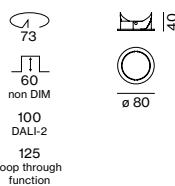

Electrical mounting accessories (optional)

THROUGH WIRING CONNECTION BOX

TYPE	L-W-H (mm)	ORDER CODE
non DIM cable ø 4 – 12 mm	105-58-30	0 0 5 - 2 5 3 1 1 1 0
DALI cable ø 4 – 12 mm	105-58-30	0 0 5 - 2 5 5 1 1 1 0

loop through function

MOUNTING SET with trim for soft acoustic ceilings, 25-40 mm

COLOUR	Ø-H (mm)	ORDER CODE
traffic white	80-27	0 4 8 - 2 6 9 6 3 9 7
jet black	80-27	0 4 8 - 2 6 9 6 3 9 8

loop through function