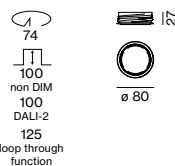

loop through function

MOUNTING SET with trim for soft acoustic ceilings, 25-40 mm

COLOUR	Ø-H (mm)	ORDER CODE
traffic white	80-27	0 4 8 - 2 6 9 6 3 9 7
jet black	80-27	0 4 8 - 2 6 9 6 3 9 8

loop through function